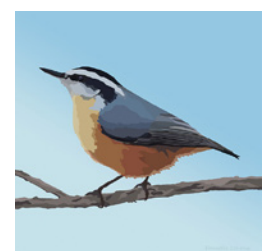

Puffin
AP-PUFF

Baltimore Oriole
AP-BOR

Barred Owl
AP-BOWL

Belted Kingfisher
AP-KING

Chickadee
AP-BCC

Blue Jay
AP-BLUJ

Eider
AP-EIDR

Loon
AP-LOON

Dark-eyed Junco
AP-DJUN

Bluebird
AP-EBLU

Eastern Towhee
AP-ETOW

Great Blue Heron
AP-GBH

Green Heron
AP-GHER

Hermit Thrush
AP-HERM

Gull
AP-HGUL

Killdeer
AP-KDEE

Cardinal
AP-NCAR

Northern Flicker
AP-NFLI

Piping Plover
AP-PPLO

Purple Finch
AP-PFIN

Red-bellied
Woodpecker
AP-RWD

Red-breasted
Nuthatch
AP-RNUT

Key: **Blue = New Design** **Red = Best Seller**

Bird Art Print Options

Grosbeak
AP-RGRO

Hummingbird
AP-RHUM

Snowy Owl
AP-SOWL

Tree Swallow
AP-TSWA

Tufted Titmouse
AP-TTIT

Yellow-rumped
Warbler
AP-YRUM

Yellow Warbler
AP-YWAR

Palm Warbler
AP-PWAR