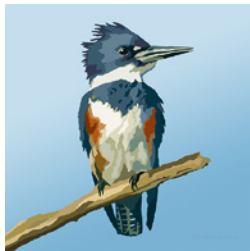

AVAILABLE SIZES:

5x5 - mounted in an 8x8 inch acid-free white mat.

8x8 - mounted in a 12x12 inch acid-free white mat.

No minimum order quantity.

Bird Art Print Options

Goldfinch
AP-GFIN

Robin
AP-AROB

Crow
AP-CROW

Puffin
AP-PUFF

Baltimore Oriole
AP-BOR

Barred Owl
AP-BOWL

Belted Kingfisher
AP-KING

Chickadee
AP-BCC

Blue Jay
AP-BLUJ

Eider
AP-EIDR

Loon
AP-LOON