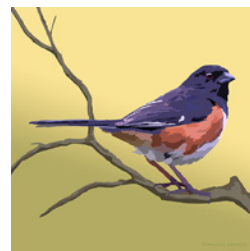

AVAILABLE SIZES:

5x5 - mounted in an 8x8 inch acid-free white mat.

8x8 - mounted in a 12x12 inch acid-free white mat.

No minimum order quantity.

Bird Art Print Options

Goldfinch
AP-GFIN

Robin
AP-AROB

Crow
AP-CROW

Puffin
AP-PUFF

Baltimore Oriole
AP-BOR

Barred Owl
AP-BOWL

Belted Kingfisher
AP-KING

Chickadee
AP-BCC

Blue Jay
AP-BLUJ

Eider
AP-EIDR

Loon
AP-LOON

Dark-eyed Junco
AP-DJUN

Bluebird
AP-EBLU

Eastern Towhee
AP-ETOW

Great Blue Heron
AP-GBH

Green Heron
AP-GHER

Hermit Thrush
AP-HERM

Gull
AP-HGUL

Killdeer
AP-KDEE