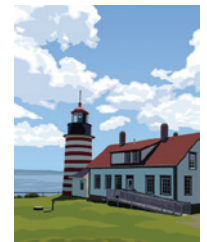

Beach Day
NC-BCH

Perkins Cove
NC-PCO

Buoys
NC-BUOY

Buoy Tree
NC-BYTR

Lobster
NC-LOB

Dinghies
NC-DING

Lobster Boats
NC-LOBO

1901 Maine Flag
NC-1901

Spring Pt Ledge
NC-SPL

Portland Head
NC-PHL

Pemaquid Point
NC-PPL

Marshall Point
NC-MPL

Owls Head
NC-OHL

Rockland
NC-RBL

Curtis Island
NC-CIL

Bass Harbor Hd
NC-BHHL