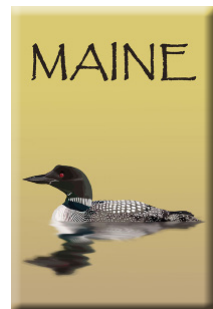

Barred Owl
MAG-BOWL

Snowy Owl
MAG-SOWL

Loon
MAG-LOON

Titmouse
NC-TTIT

Goldfinch
MAG-GFIN

Green Heron
MAG-GHER

Piping Plover
MAG-PPLO

Killdeer
MAG-KDEE

Eider
MAG-EIDR

Tree Swallow
MAG-TSWA

Red-bellied Woodpecker
MAG-RBW

Baltimore Oriole
MAG-BOR

Blue Jay
MAG-BLUJ

Red-breasted Nuthatch
MAG-RNUT

Dark-eyed Junco
MAG-DJUN

Yellow Warbler
MAG-YWAR

Maine Chickadee
MAG-MEC

Maine Puffin
MAG-MEP

Maine Loon
MAG-MEL

Maine Gull
MAG-MEG

Vinyl Decals/Stickers

These vinyl stickers are made for both indoor and outdoor use. They feature a special UV laminate that protects them from exposure to wind, rain and sunlight. And they're also dishwasher safe!

Size:

Bird stickers are between 2-3.5 inches wide and 2-3.5 inches long depending on the design.

Minimum quantity: 6 stickers per design

Bird Sticker Options

American Crow
VS-CROW

Atlantic Puffin
VS-PUFF

Barred Owl
VS-BOWL