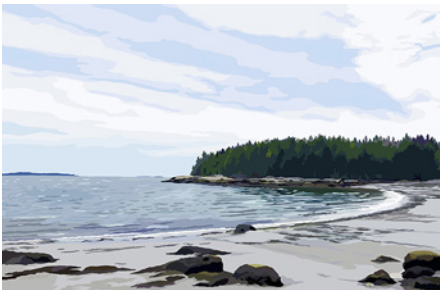

Birch Point Beach State Park
AP-BPSP