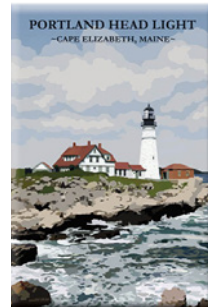

Portland Head
MAG-PHL