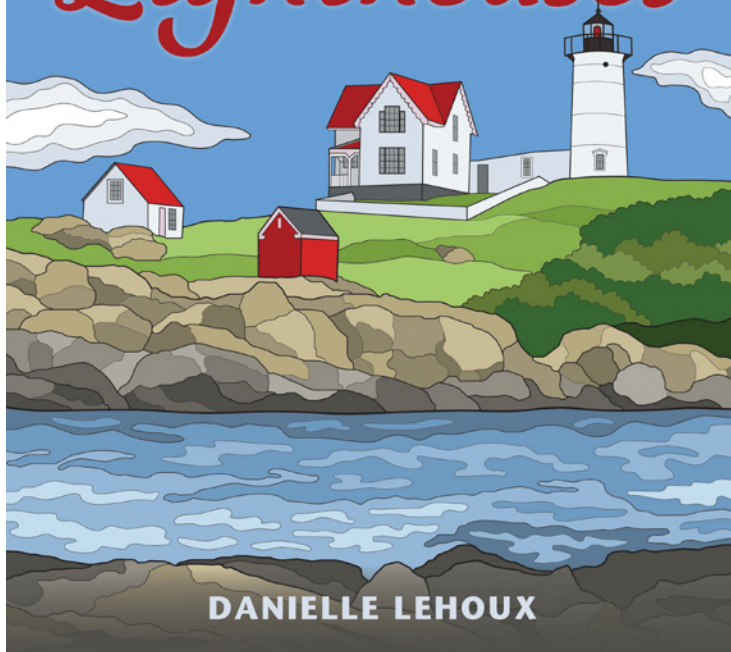

Inspired by the beauty of iconic landmarks, tranquil coastal vistas, and the charm of wildlife and beloved birds, Danielle Lehoux’s signature graphic art style infuses every piece with warmth, nostalgia, and joy.

A COLOR-AS-YOU-GO ADVENTURE

Maine Lighthouses

DANIELLE LEHOUX

COMING THIS SPRING!

I'm excited to announce that my coloring book will be available in June! This has been a longtime project that I hope will bring joy to many.

Embark on a creative journey along Maine's rugged coastline with this unique coloring book featuring 24 iconic lighthouses. Each lighthouse has its own coloring page, paired with historical and practical details, including location, viewing tips, construction facts, lens types, light sequences, and enjoy a dedicated notes section for documenting your visits.

Whether you're a lighthouse enthusiast or an artist inspired by coastal beauty, this book offers an immersive, educational, and artistic adventure. Grab your colored pencils and set sail on a colorful exploration of Maine's maritime heritage!