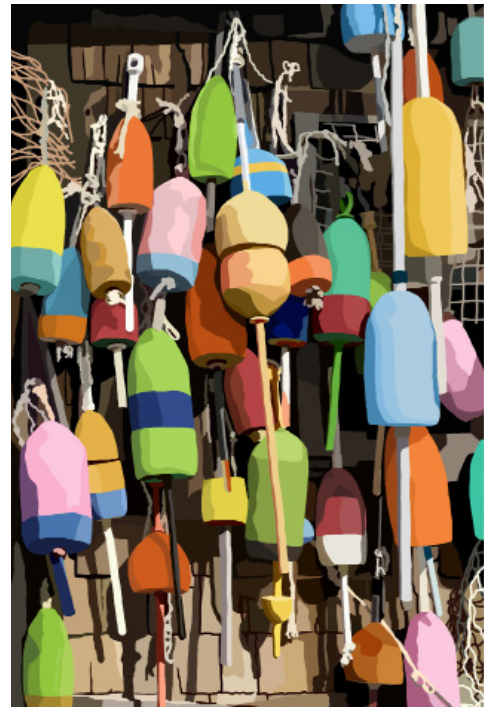

No minimum order quantity.

Scenic Art Prints

Ocean Path - Acadia
AP-OPA

Buoy Tree
AP-BYTR

Moonrise
AP-MOON

Beach Day/Drakes Isl.
AP-BCH

Perkins Cove
AP-PCO

Waves/Marginal Way Ogunquit
AP-MWO

Quiet Coast/Great Wass Island
AP-GWI

Buoy Shack
AP-BUOY

Birch Point Beach State Park
AP-BPSP

Sunset Over the Bay/Belfast
AP-BBS

Dinghies
AP-DING

Lobster Boats/Port Clyde
AP-PCLY

Key: **Blue** = New Design **Red** = Best Seller