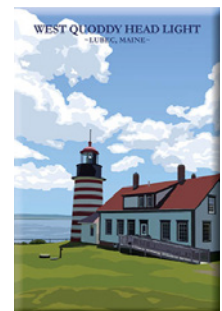

Available Sizes:

Square magnets measure 2.5x2.5 in.

Rectangle magnets measure 2x3 in.

Minimum quantity: 6 per design.

Maine Lighthouse & Landmarks Magnet Options

Nubble - Summer
MAG-NLS

Nubble - Winter
MAG-NLW

Bass Harbor Head
MAG-BHHL

West Quoddy Head
MAG-WQH

Jordan Pond
MAG-JPA

Perkins Cove
MAG-PCO

Maine Lobster
MAG-MLOB

1901 Maine Flag
MAG-1901

Key: **Blue = New Design** **Red = Best Seller**

Bird Magnet Options