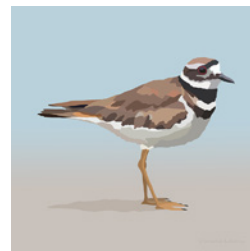

Puffin
AP-PUFF

Baltimore Oriole
AP-BOR

Barred Owl
AP-BOWL

Belted Kingfisher
AP-KING

Chickadee
AP-BCC

Blue Jay
AP-BLUJ

Eider
AP-EIDR

Loon
AP-LOON

Dark-eyed Junco
AP-DJUN

Bluebird
AP-EBLU

Eastern Towhee
AP-ETOW

Great Blue Heron
AP-GBH

Green Heron
AP-GHER

Hermit Thrush
AP-HERM

Gull
AP-HGUL

Killdeer
AP-KDEE

Cardinal
AP-NCAR

Northern Flicker
AP-NFLI

Piping Plover
AP-PPLO

Purple Finch
AP-PFIN

Red-bellied
Woodpecker
AP-RWD

Red-breasted
Nuthatch
AP-RNUT

Key: **Blue = New Design** **Red = Best Seller**

Bird Art Print Options