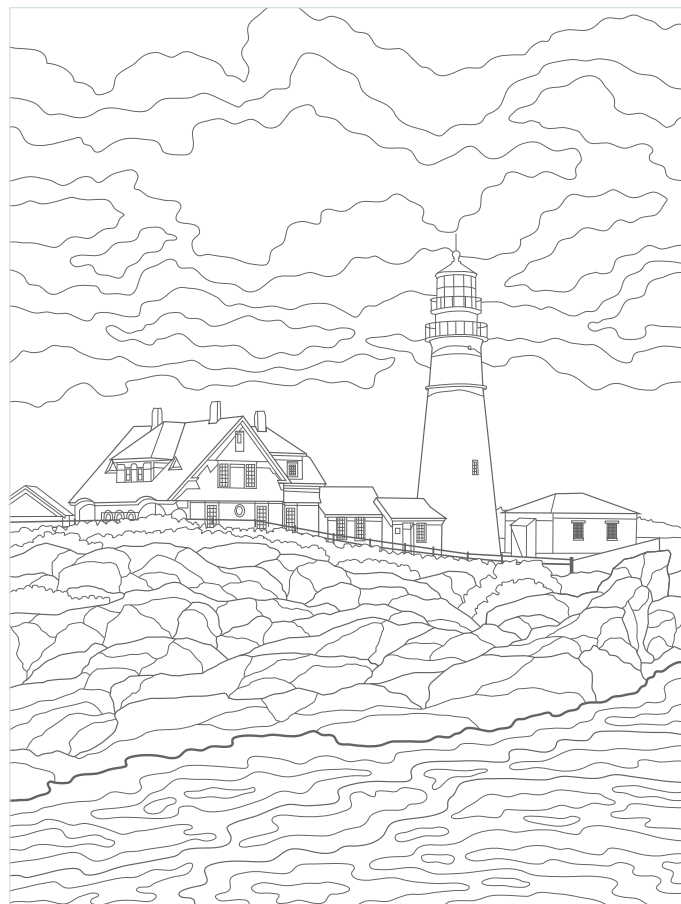

Construction: 80 foot stone and brick tower

Original Lens: Fourth-order Fresnel lens

Current Optic: VRB-25

Light Sequence: Flashing white every 4 seconds

Fog Horn: 1 blast every 15 seconds

Website: portlandheadlight.com

Managed By: Town of Cape Elizabeth and The Museum at Portland Head Light

Date Visited _____ Weather _____

Visited With _____

Highlights _____

Fun fact: Established in 1791, Portland Head Light is the oldest lighthouse in Maine. It was commissioned by George Washington during his presidency.