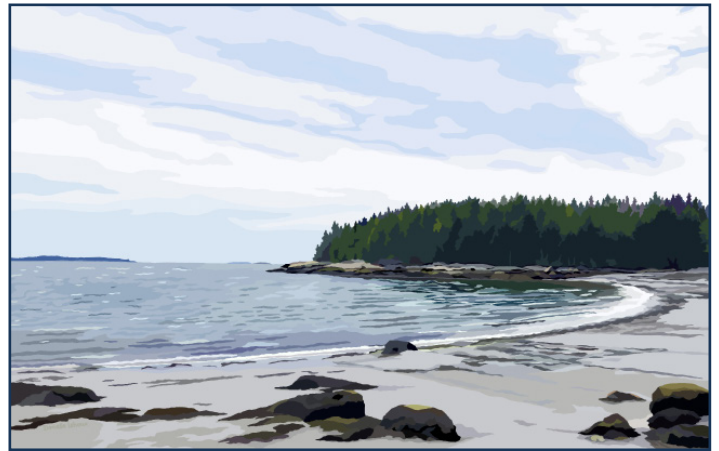

FROM THE BEGINNING SKETCH.....

.....TO THE FINAL PIECE

Contact Information:

Danielle Lehoux
1662 Post Road, Suite B2
Wells, ME 04090
207-251-2442
Danielle@LehouxArt.com

Follow Lehoux Art:
facebook.com/LehouxArt
instagram.com/LehouxArt