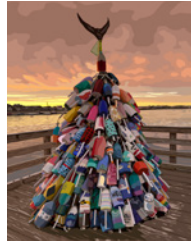

Beach Day
NC-BCH

Perkins Cove
NC-PCO

Buoys
NC-BUOY

Buoy Tree
NC-BYTR

Lobster
NC-LOB

Dinghies
NC-DING

Lobster Boats
NC-LOBO

1901 Maine Flag
NC-1901