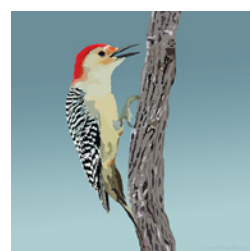

Puffin
AP-PUFF

Baltimore Oriole
AP-BOR

Barred Owl
AP-BOWL

Belted Kingfisher
AP-KING

Chickadee
AP-BCC

Blue Jay
AP-BLUJ

Eider
AP-EIDR

Loon
AP-LOON

Dark-eyed Junco
AP-DJUN

Bluebird
AP-EBLU

Eastern Towhee
AP-ETOW

Great Blue Heron
AP-GBH

Green Heron
AP-GHER

Hermit Thrush
AP-HERM

Gull
AP-HGUL

Killdeer
AP-KDEE

Cardinal
AP-NCAR

Northern Flicker
AP-NFLI

Piping Plover
AP-PPLO

Purple Finch
AP-PFIN

Red-bellied
Woodpecker
AP-RWD

Red-breasted
Nuthatch
AP-RNUT

Key: **Blue = New Design** **Red = Best Seller**

Bird Art Print Options