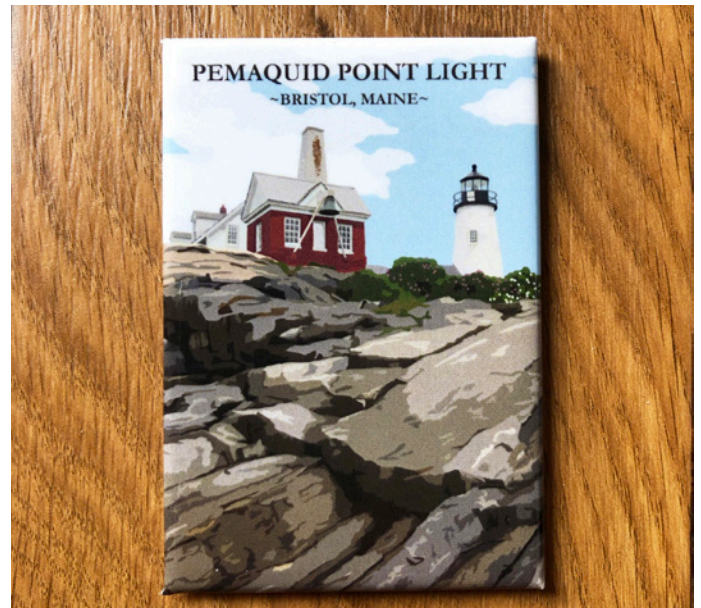

Lobster Boats
SC-BOAT

Sand Dollars
SC-SDPA

Crabs
SC-CRPA

Lobsters
SC-LOPA

Starfish
SC-STPA

1901 Maine Flag
SC-1901

Lobster
SC-LOB

Key: Blue = New Design Red = Best Seller

Acrylic Magnets

These vibrant acrylic magnets boast a sleek, glossy finish and a powerful magnetic back, combining durability with eye-catching style. Perfect for adding a pop of personality to any magnetic surface!

Available Sizes:

Square magnets measure 2.5x2.5 in.

Rectangle magnets measure 2x3 in.

Minimum quantity: 6 per design.

Maine Lighthouse & Landmarks Magnet Options

Nubble - Summer
MAG-NLS

Nubble - Winter
MAG-NLW