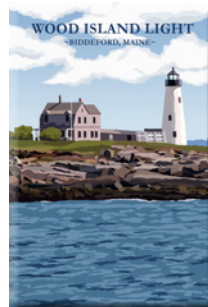

Available Sizes:

Square magnets measure 2.5x2.5 in.

Rectangle magnets measure 2x3 in.

Minimum quantity: 6 per design.

Maine Lighthouse & Landmarks Magnet Options

Nubble - Summer
MAG-NLS

Nubble - Winter
MAG-NLW