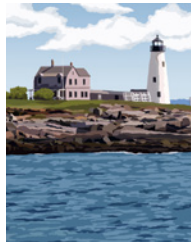

Beach Day
NC-BCH

Perkins Cove
NC-PCO

Buoys
NC-BUOY

Buoy Tree
NC-BYTR

Lobster
NC-LOB

Dinghies
NC-DING

Lobster Boats
NC-LOBO

1901 Maine Flag
NC-1901

Mount Katahdin
NC-KAT

Mount Kineo
NC-KIN

Mount Blue
NC-BLU

Jordan Pond
NC-JPA

Moonrise
NC-MOON

Nubble - Summer
NC-NLS

Nubble - Winter
NC-NLW

Wood Island
NC-WIL