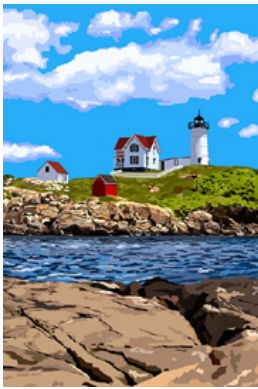

No minimum order quantity.

Scenic Art Prints

Ocean Path - Acadia
AP-OPA

Buoy Tree
AP-BYTR

Moonrise
AP-MOON

Beach Day/Drakes Isl.
AP-BCH

Perkins Cove
AP-PCO

Waves/Marginal Way Ogunquit
AP-MWO

Quiet Coast/Great Wass Island
AP-GWI

Buoy Shack
AP-BUOY

Birch Point Beach State Park
AP-BPSP

Sunset Over the Bay/Belfast
AP-BBS

Dinghies
AP-DING

Lobster Boats/Port Clyde
AP-PCLY

Key: **Blue** = New Design **Red** = Best Seller

Maine Lighthouse Art Prints

Nubble - Summer
AP-NLS

Wood Island
AP-WIL

Portland Head
AP-PHL

Spring Point Ledge
AP-SPL

Pemaquid Point
AP-PPL

Marshall Point
AP-MPL

Owls Head
AP-OHL