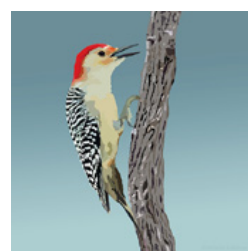

Puffin
AP-PUFF

Baltimore Oriole
AP-BOR

Barred Owl
AP-BOWL

Belted Kingfisher
AP-KING

Chickadee
AP-BCC

Blue Jay
AP-BLUJ

Eider
AP-EIDR

Loon
AP-LOON

Dark-eyed Junco
AP-DJUN

Bluebird
AP-EBLU

Eastern Towhee
AP-ETOW

Great Blue Heron
AP-GBH

Green Heron
AP-GHER

Hermit Thrush
AP-HERM

Gull
AP-HGUL

Killdeer
AP-KDEE

Cardinal
AP-NCAR

Northern Flicker
AP-NFLI

Piping Plover
AP-PPLO

Purple Finch
AP-PFIN

Red-bellied
Woodpecker
AP-RWD

Red-breasted
Nuthatch
AP-RNUT

Key: **Blue = New Design** **Red = Best Seller**

Bird Art Print Options