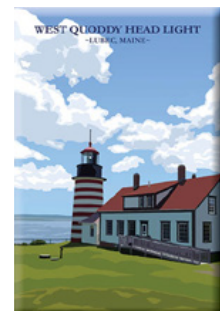

West Quoddy Head
MAG-WQH