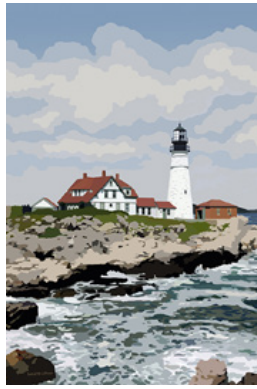

No minimum order quantity.

Scenic Art Prints

Ocean Path - Acadia
AP-OPA

Buoy Tree
AP-BYTR

Moonrise
AP-MOON

Beach Day/Drakes Isl.
AP-BCH

Perkins Cove
AP-PCO

Waves/Marginal Way Ogunquit
AP-MWO

Quiet Coast/Great Wass Island
AP-GWI

Buoy Shack
AP-BUOY

Birch Point Beach State Park
AP-BPSP

Sunset Over the Bay/Belfast
AP-BBS

Dinghies
AP-DING

Lobster Boats/Port Clyde
AP-PCLY

Key: **Blue** = New Design **Red** = Best Seller

Maine Lighthouse Art Prints

Nubble - Summer
AP-NLS

Wood Island
AP-WIL

Portland Head
AP-PHL

Spring Point Ledge
AP-SPL

Pemaquid Point
AP-PPL

Marshall Point
AP-MPL

Owls Head
AP-OHL