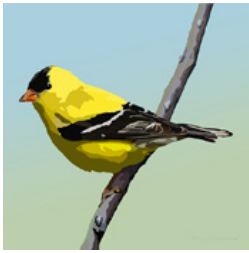

AVAILABLE SIZES:

5x5 - mounted in an 8x8 inch acid-free white mat.

8x8 - mounted in a 12x12 inch acid-free white mat.

No minimum order quantity.

Bird Art Print Options

Goldfinch
AP-GFIN

Robin
AP-AROB

Crow
AP-CROW

Puffin
AP-PUFF

Baltimore Oriole
AP-BOR

Barred Owl
AP-BOWL

Belted Kingfisher
AP-KING

Chickadee
AP-BCC

Blue Jay
AP-BLUJ

Eider
AP-EIDR

Loon
AP-LOON

Dark-eyed Junco
AP-DJUN

Bluebird
AP-EBLU

Eastern Towhee
AP-ETOW

Great Blue Heron
AP-GBH

Green Heron
AP-GHER

Hermit Thrush
AP-HERM

Gull
AP-HGUL

Killdeer
AP-KDEE