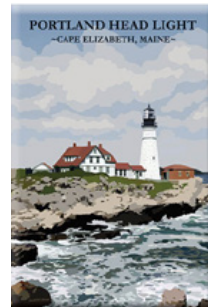

Portland Head
MAG-PHL