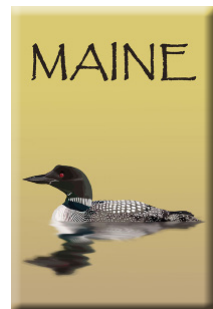

Barred Owl
MAG-BOWL

Snowy Owl
MAG-SOWL

Loon
MAG-LOON

Titmouse
NC-TTIT

Goldfinch
MAG-GFIN

Green Heron
MAG-GHER

Piping Plover
MAG-PPLO

Killdeer
MAG-KDEE

Eider
MAG-EIDR

Tree Swallow
MAG-TSWA

Red-bellied Woodpecker
MAG-RBW

Baltimore Oriole
MAG-BOR

Blue Jay
MAG-BLUJ

Red-breasted Nuthatch
MAG-RNUT

Dark-eyed Junco
MAG-DJUN

Yellow Warbler
MAG-YWAR

Maine Chickadee
MAG-MEC

Maine Puffin
MAG-MEP

Maine Loon
MAG-MEL

Maine Gull
MAG-MEG

Vinyl Decals/Stickers

These vinyl stickers are made for both indoor and outdoor use. They feature a special UV laminate that protects them from exposure to wind, rain and sunlight. And they're also dishwasher safe!

Size:

Bird stickers are between 2-3.5 inches wide and 2-3.5 inches long depending on the design.

Minimum quantity: 12 stickers per design

Bird Sticker Options

American Crow
VS-CROW

Atlantic Puffin
VS-PUFF

Barred Owl
VS-BOWL