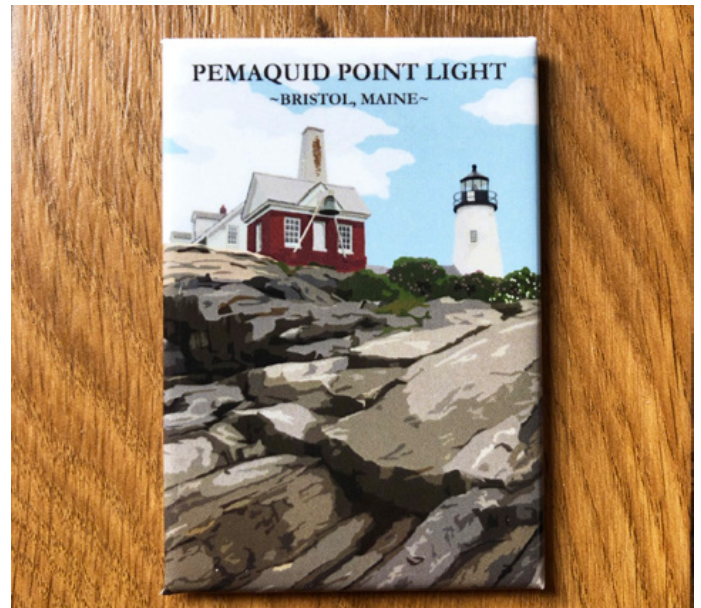

Lobster Boats
SC-BOAT

Sand Dollars
SC-SDPA

Crabs
SC-CRPA

Lobsters
SC-LOPA

Starfish
SC-STPA

1901 Maine Flag
SC-1901

Lobster
SC-LOB

Key: Blue = New Design Red = Best Seller

Acrylic Magnets

These vibrant acrylic magnets boast a sleek, glossy finish and a powerful magnetic back, combining durability with eye-catching style. Perfect for adding a pop of personality to any magnetic surface!

Available Sizes:

Square magnets measure 2.5x2.5 in.

Rectangle magnets measure 2x3 in.

Minimum quantity: 6 per design.

Maine Lighthouse & Landmarks Magnet Options

Nubble - Summer
MAG-NLS

Nubble - Winter
MAG-NLW