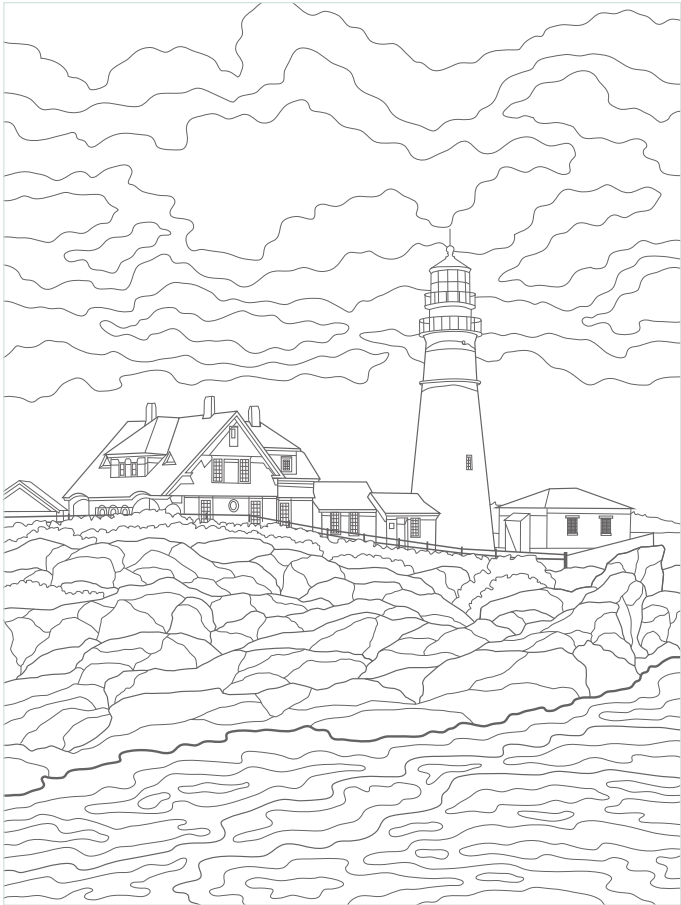

Whether you're a lighthouse enthusiast or an artist inspired by coastal beauty, this book offers an immersive, educational, and artistic adventure. Grab your colored pencils and set sail on a colorful exploration of Maine's maritime heritage!

Date Visited _____ Weather _____

Visited With _____

Highlights _____

Fun fact: Established in 1791, Portland Head Light is the oldest lighthouse in Maine. It was commissioned by George Washington during his presidency.