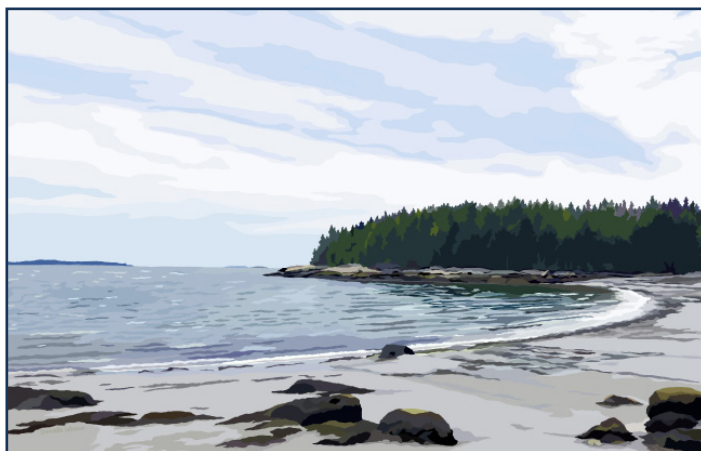

Contact Information:

Danielle Lehoux
1662 Post Road, Suite B2
Wells, ME 04090
207-251-2442
Danielle@LehouxArt.com

Follow Lehoux Art:
facebook.com/LehouxArt
instagram.com/LehouxArt