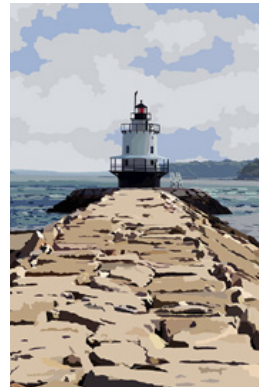

Maine Lighthouse Art Prints

Nubble - Summer
AP-NLS

Wood Island
AP-WIL

Portland Head
AP-PHL

Spring Point Ledge
AP-SPL

Pemaquid Point
AP-PPL

Marshall Point
AP-MPL

Owls Head
AP-OHL