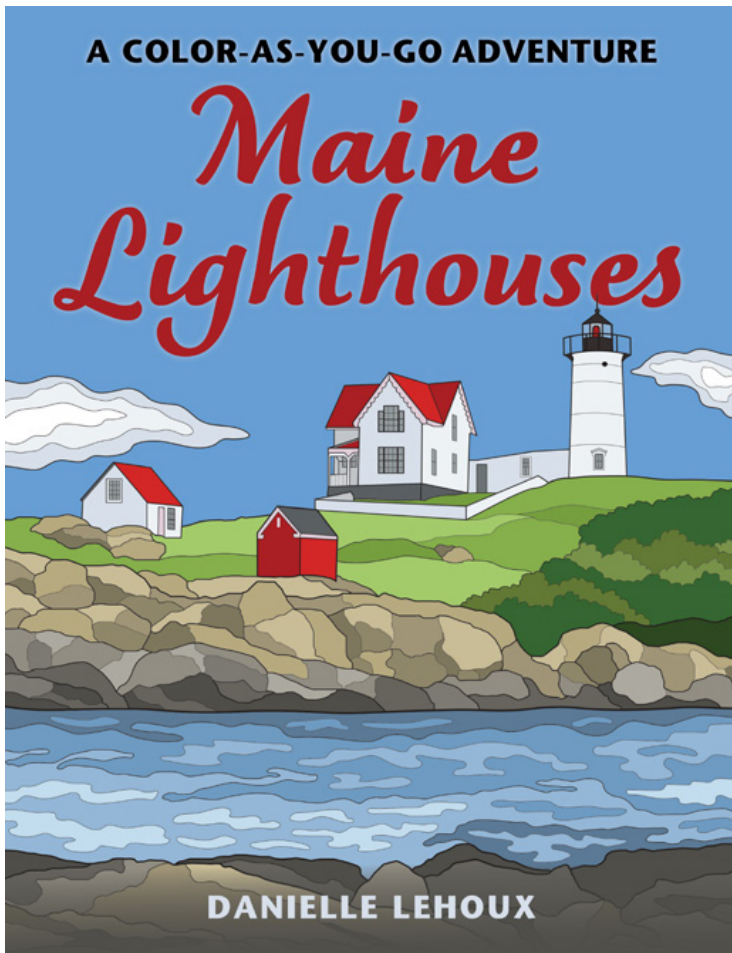

COMING THIS SPRING!

I'm excited to announce that my coloring book will be available in June! This has been a longtime project that I hope will bring joy to many.

Embark on a creative journey along Maine's rugged coastline with this unique coloring book featuring 24 iconic lighthouses. Each lighthouse has its own coloring page, paired with historical and practical details, including location, viewing tips, construction facts, lens types, light sequences, and enjoy a dedicated notes section for documenting your visits.

Whether you're a lighthouse enthusiast or an artist inspired by coastal beauty, this book offers an immersive, educational, and artistic adventure. Grab your colored pencils and set sail on a colorful exploration of Maine's maritime heritage!

Available for wholesale via Downeast Publishing

ISBN: 9781684752652 MSRP: $18.95

Contact customer@nbn.com to purchase

PORTLAND HEAD LIGHT

Location: Cape Elizabeth	Established: 1791; automated in 1989
Coordinates: 43 37 24 N 70 12 30 W	Historic Registry: April 24, 1973
Best way to visit: The lighthouse is accessible within Fort Williams Park. Free parking is available. The lighthouse tower is only open to the public one day each year, on Maine Open Lighthouse Day. However, there is a museum in the keeper's house and a gift shop, in a separate building, both open from May to October.	Construction: 80 foot stone and brick tower
Website: portlandheadlight.com	Original Lens: Fourth-order Fresnel lens
	Current Optic: VRB-25
	Light Sequence: Flashing white every 4 seconds
	Fog Horn: 1 blast every 15 seconds
	Managed By: Town of Cape Elizabeth and The Museum at Portland Head Light

Date Visited _____ Weather _____

Visited With _____

Highlights _____

_____

_____

_____

_____

_____

_____