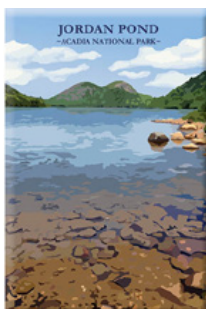

Jordan Pond
MAG-JPA