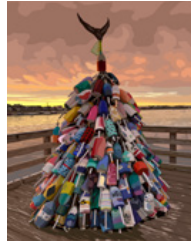

Beach Day
NC-BCH

Perkins Cove
NC-PCO

Buoys
NC-BUOY

Buoy Tree
NC-BYTR

Lobster
NC-LOB

Dinghies
NC-DING

Lobster Boats
NC-LOBO

1901 Maine Flag
NC-1901